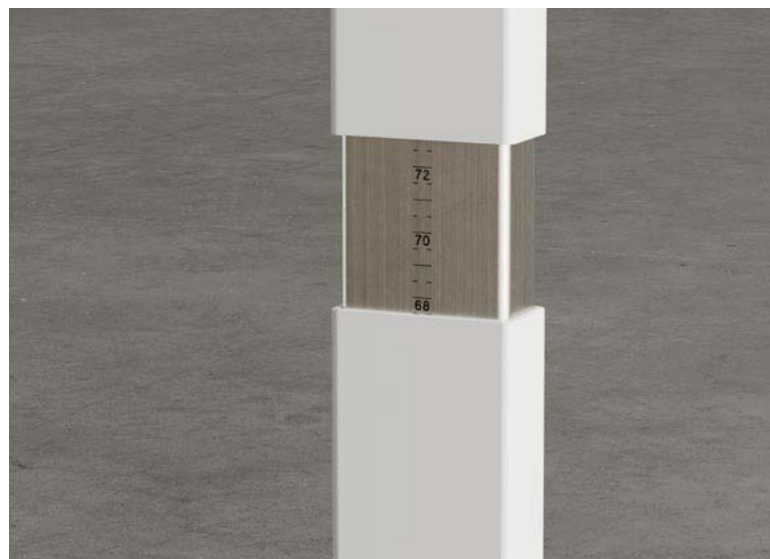

Bildergalerie